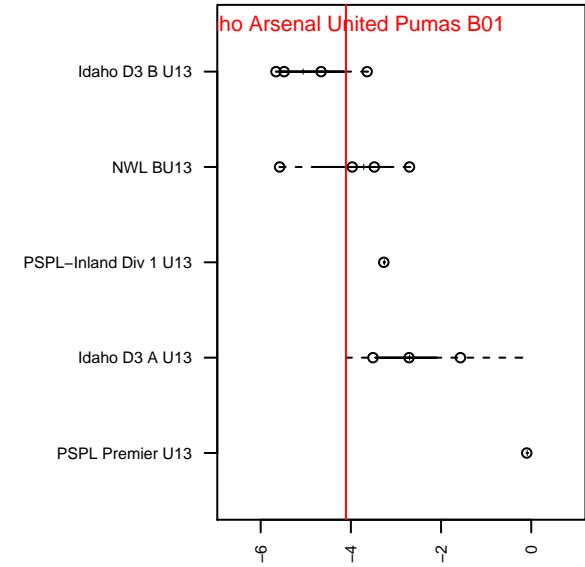

# Idaho Arsenal United Pumas B01

, ID  
 B01 total strength=690  
 attack=0.97 defense=0.48  
 fall league = Idaho D3 A U13, Idaho D3 B U13  
 spr league = Spr Idaho D3 A U13  
 notes= Swat

alt names used:  
 ARSENAL UNITED PUMAS (ID)  
 ARSENAL UNITED  
 ARSENAL UNITED  
 ARSENAL UNITED

Venues played:  
 2013 Spr Idaho D3 West U12  
 2014 Idaho D3 B U13  
 2014 Idaho D3 A U13  
 2014 GEM State Challenge U13B West U13  
 2014 Spr Idaho D3 A U13

**Idaho Arsenal United Pumas B01**  
 Dots are actual minus expected GF (blue circles) and GA (red triangles).  
 Blue line is smoothed change in attack strength. Red is smoothed change in defense strength.

**attack and defense variance (black dot)  
relative to other teams  
and top 10 in region**

**attack and defense rating  
relative to others at age  
and all opponents in last 13 months**

**Performance relative to 13 month average**